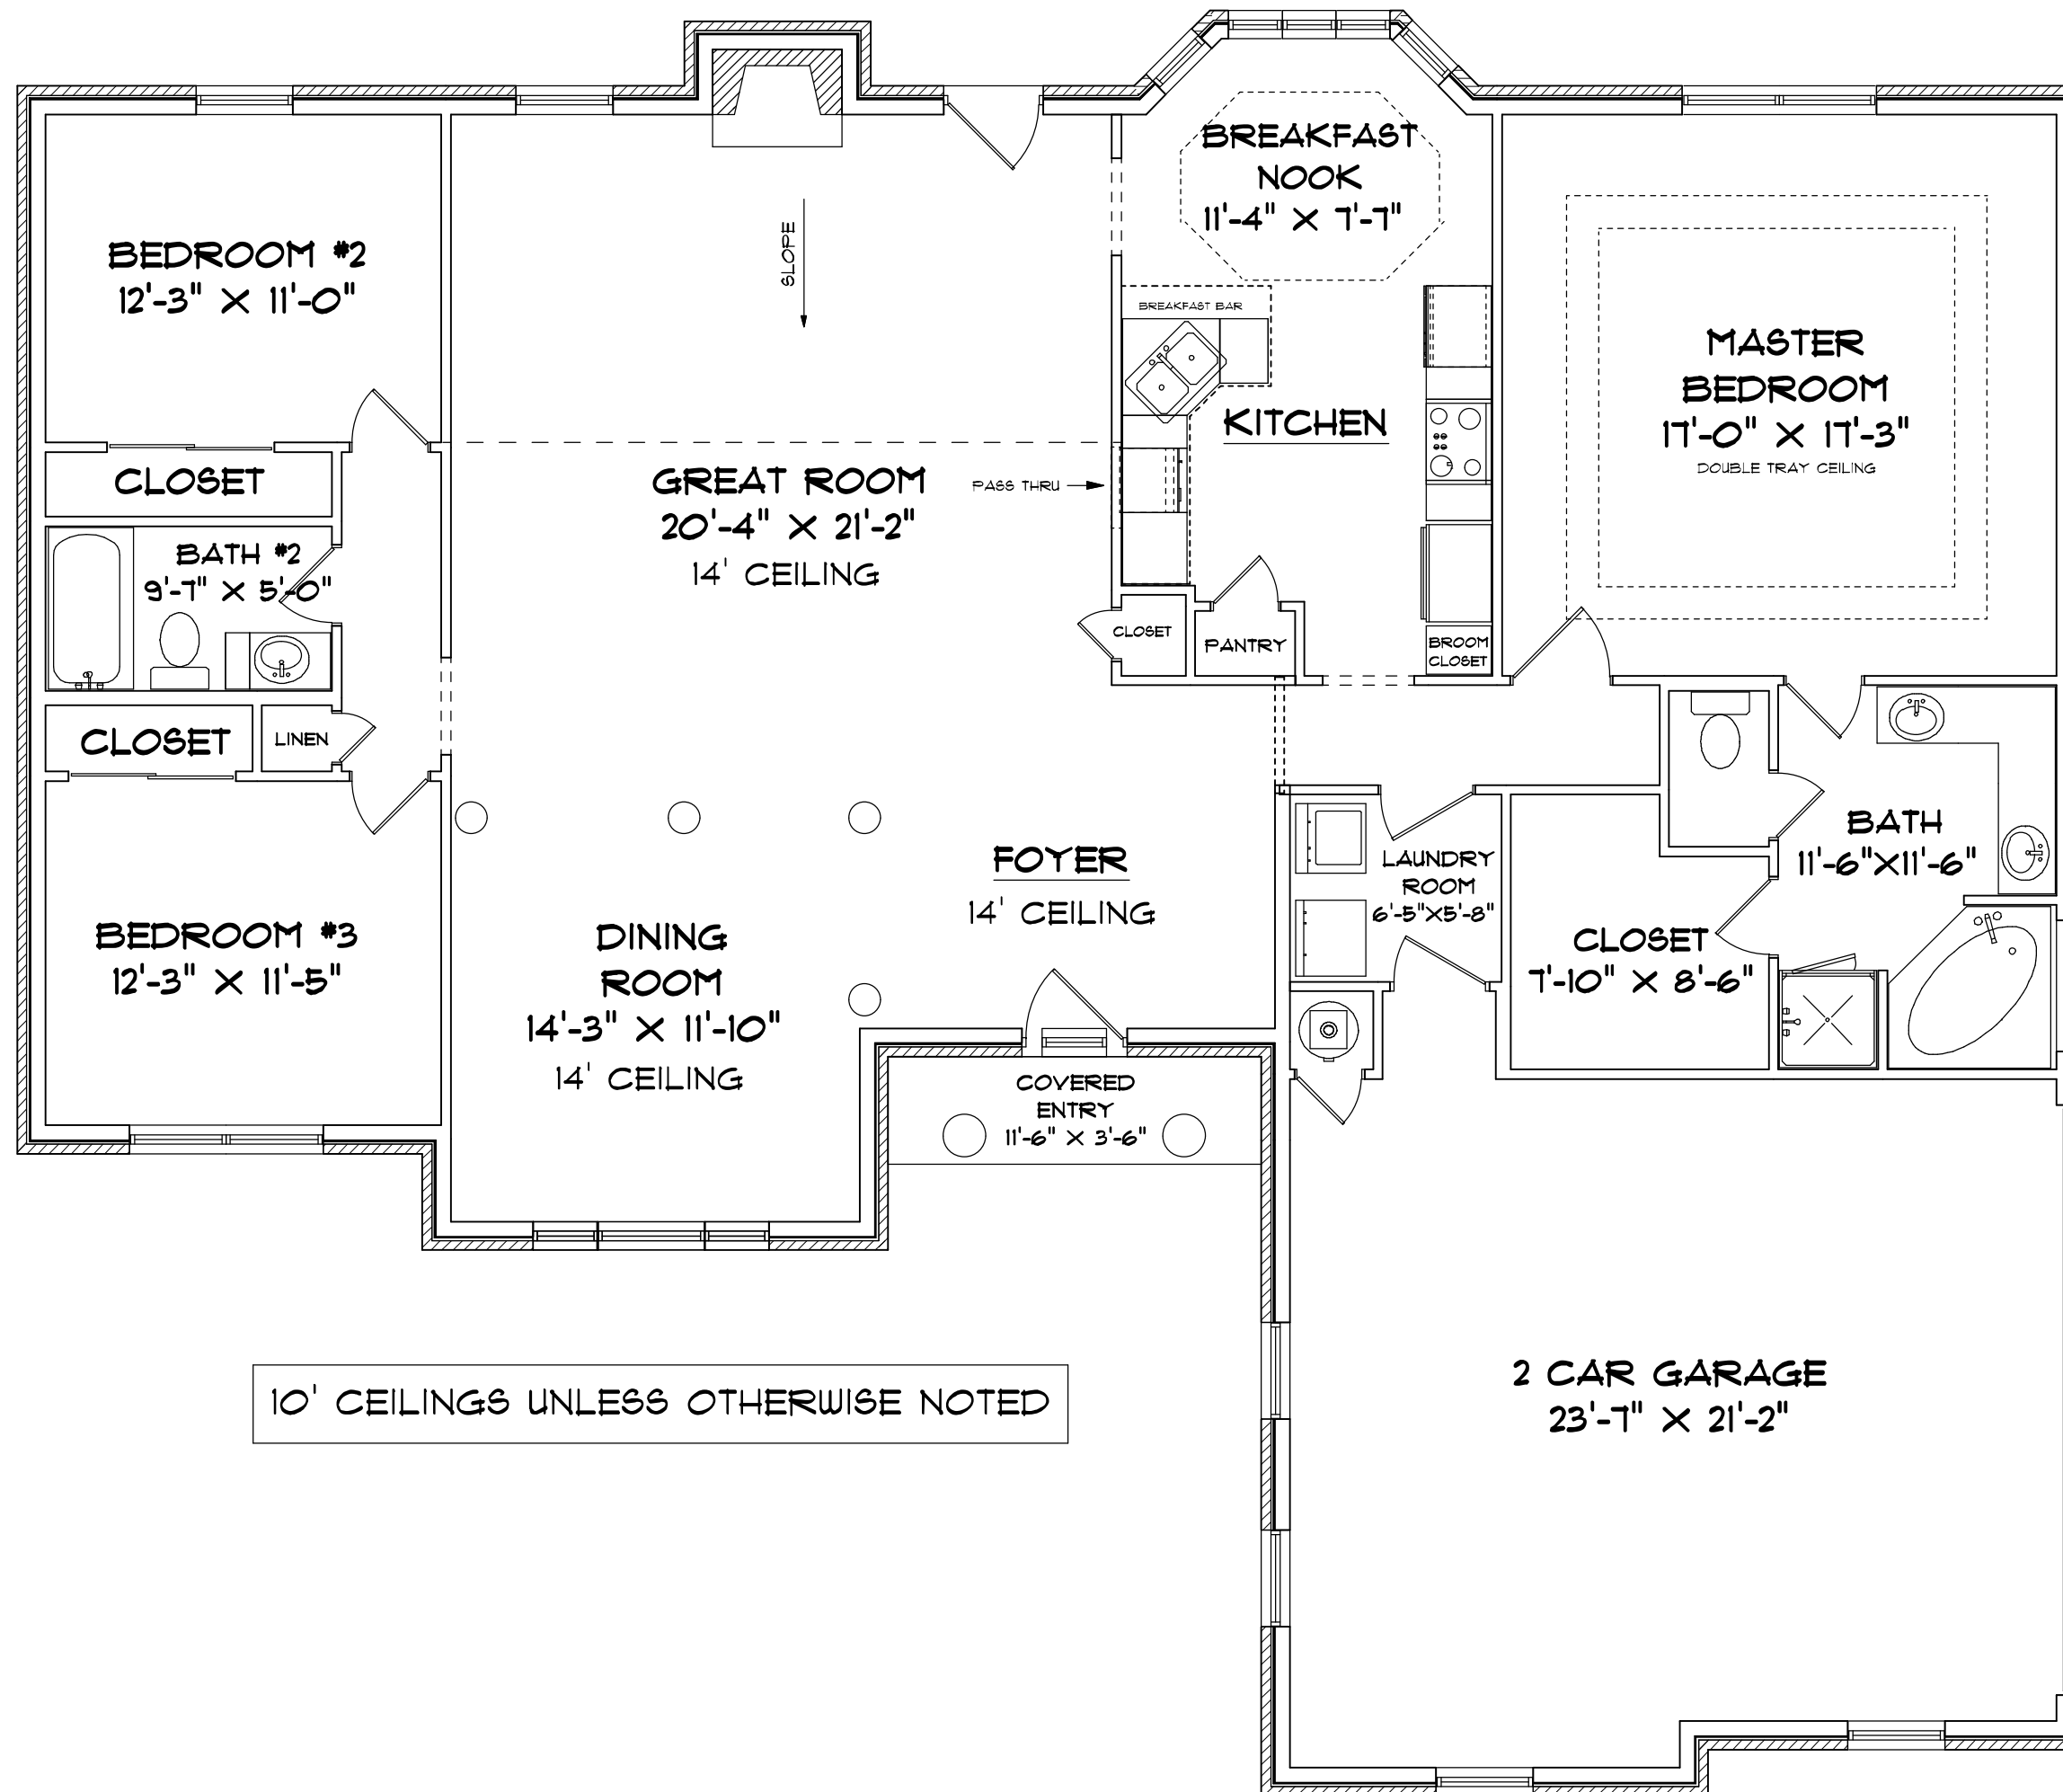

FRONT ELEVATION

10' CEILINGS UNLESS OTHERWISE NOTED

2 CAR GARAGE  
23'-7" X 21'-2"