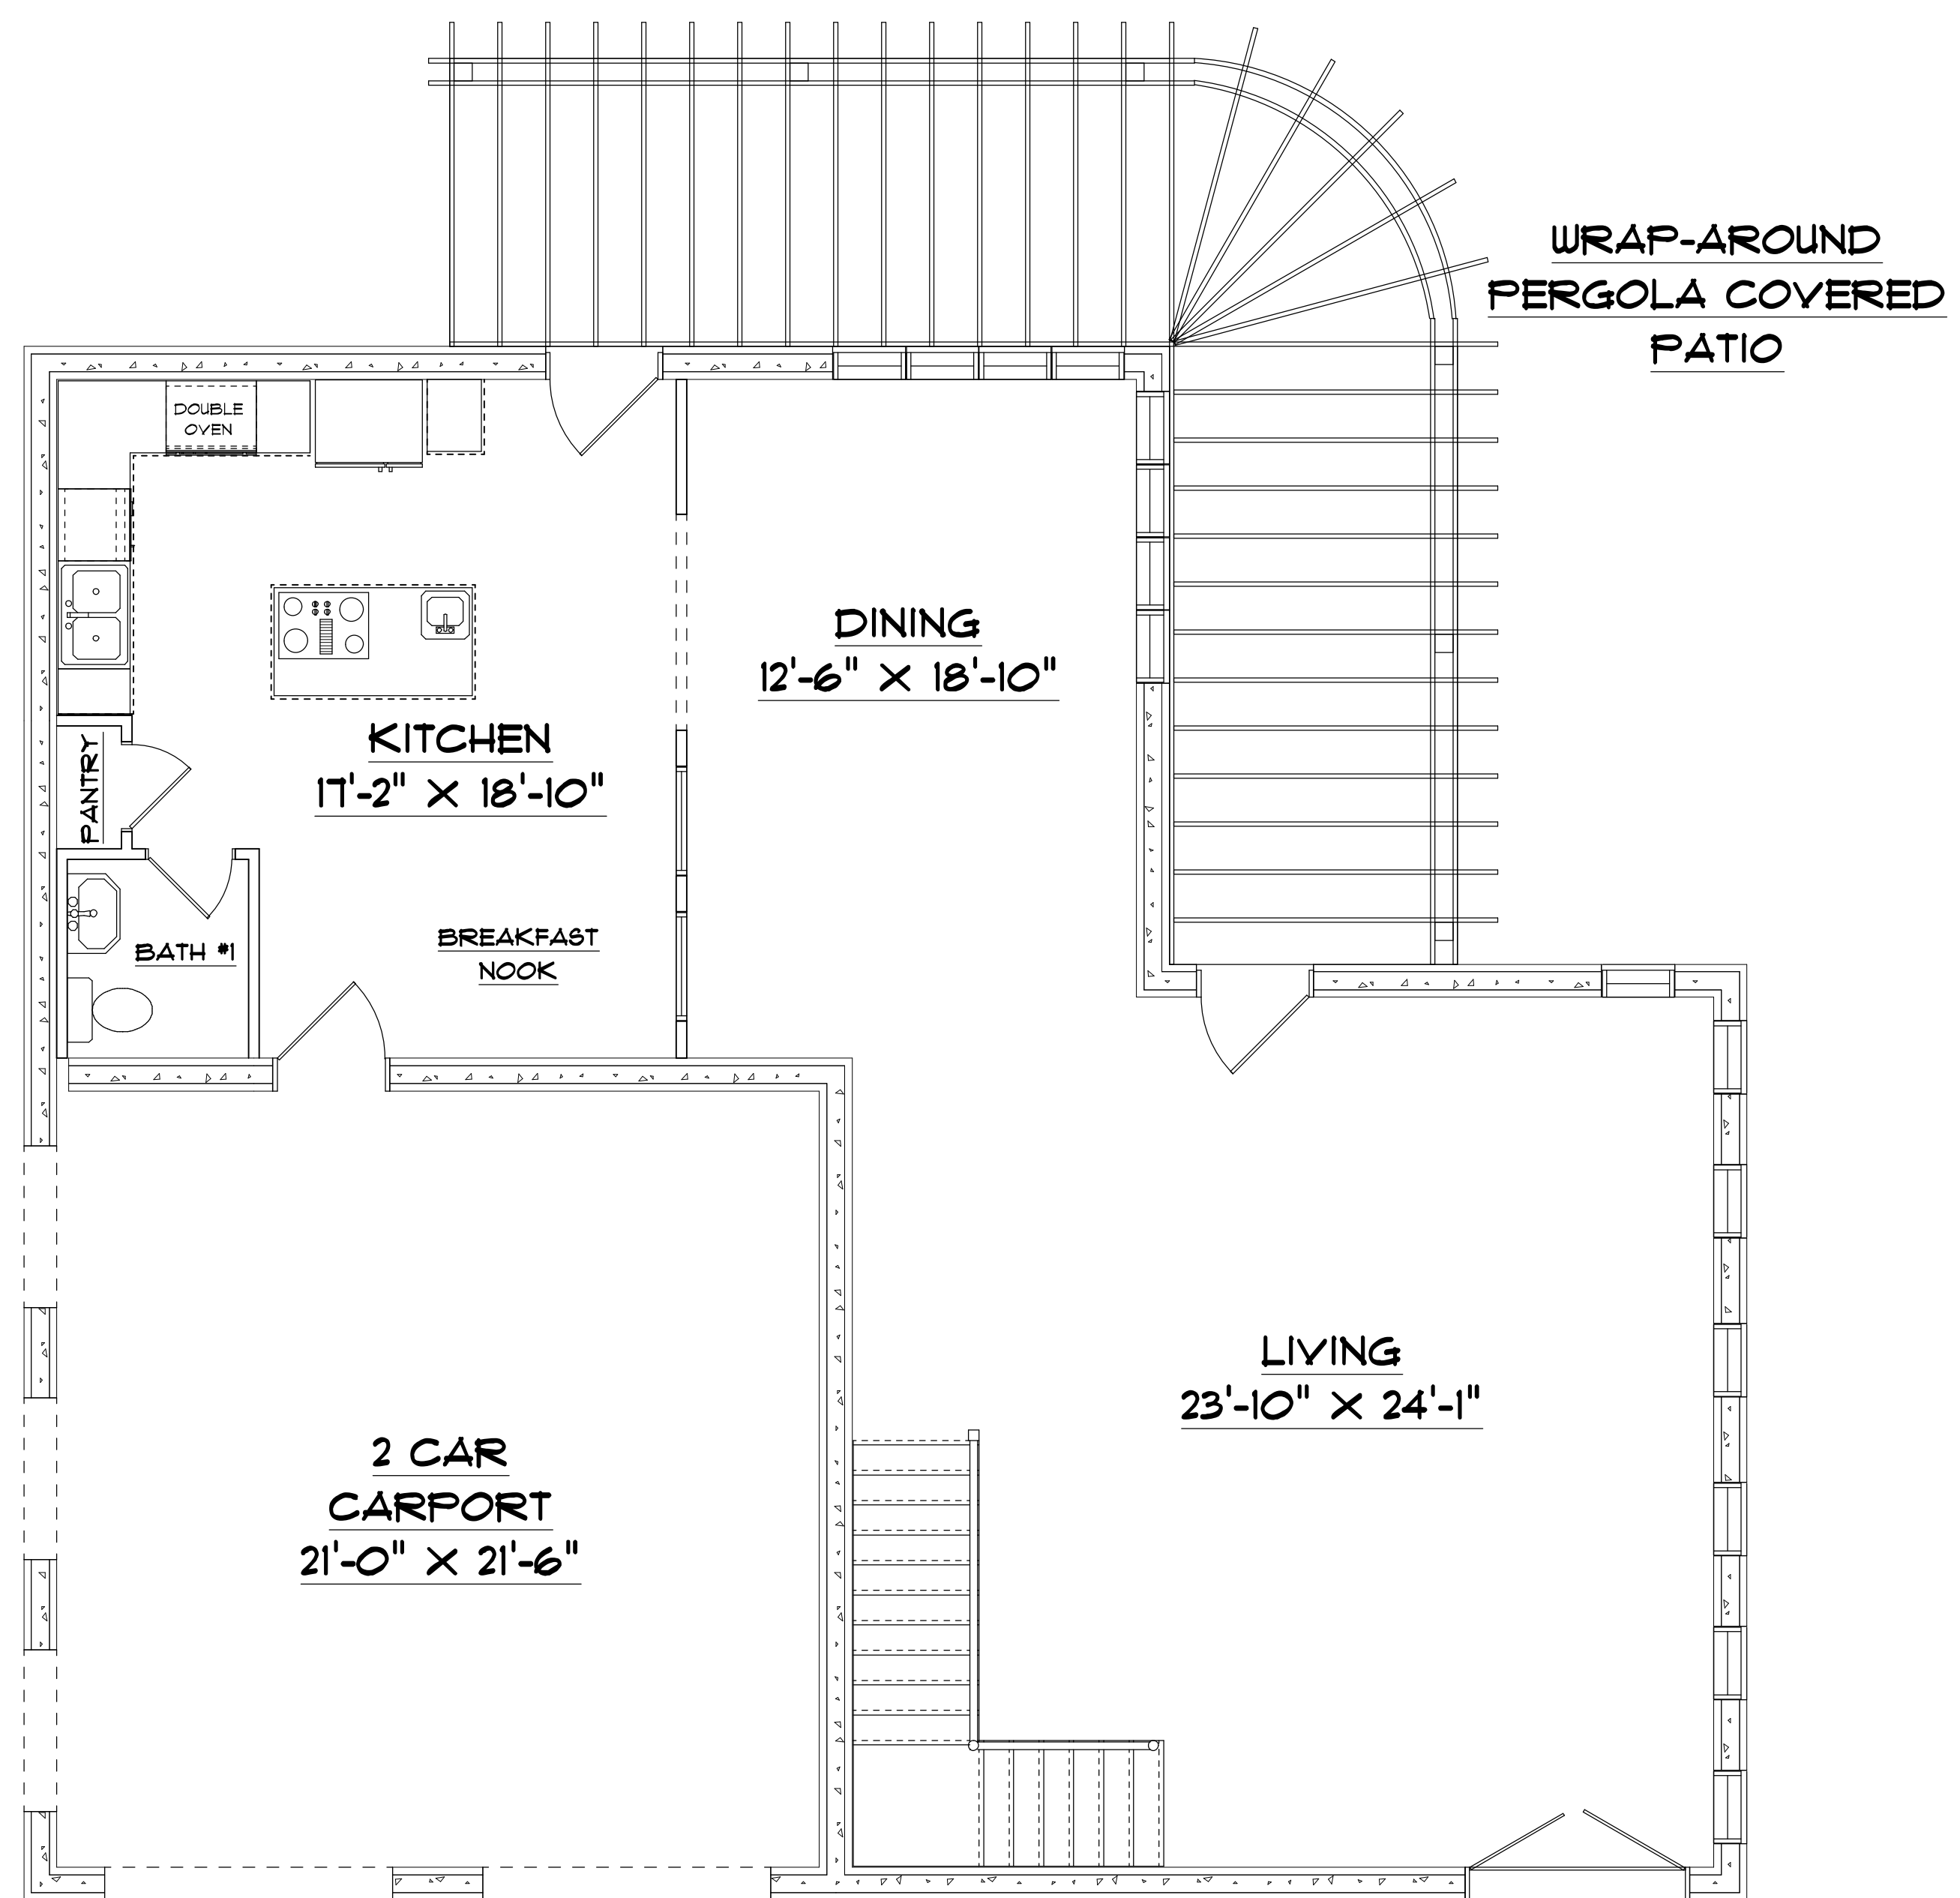

2ND STORY

1ST STORY

SQUARE FOOTAGE	
1ST STORY	1294 SQ FT
CARPORT	485 SQ FT
PATIO	348 SQ FT
2ND STORY	468 SQ FT
TERRACE	420 SQ FT
HEATED & COOLED SQUARE FOOTAGE	
2668 SQ FT	